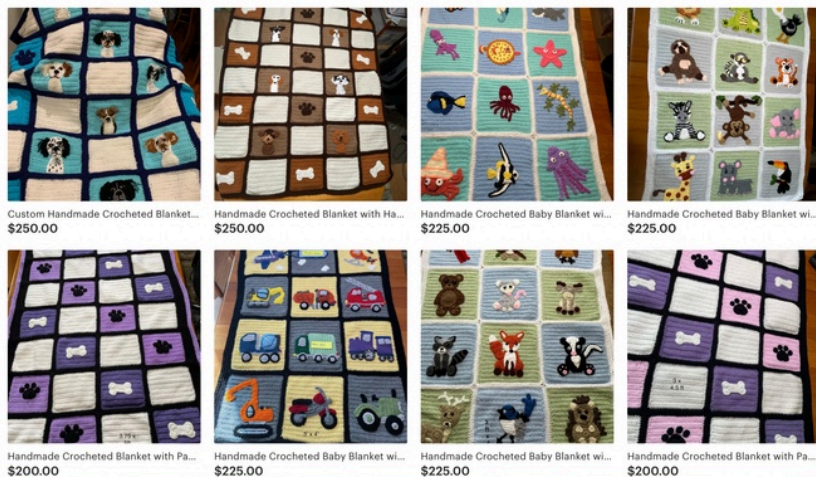

Visit our Shop Proudly Store!

<https://shoproudly.org/collections/new-beginnings-dog-rescue>

We have something for everyone and every purchase supports our work!

Email info@newbeginningsrescue.org
Apply at <https://www.newbeginningsrescue.org/apply>

Visit our Etsy Store! All of the profits benefit the dogs in our care!

One of our very talented volunteers crochets these gorgeous blankets! New blankets, designs and colors are always being added!

You can find her beautiful blankets on Etsy at <https://newbeginningsbysue.etsy.com>