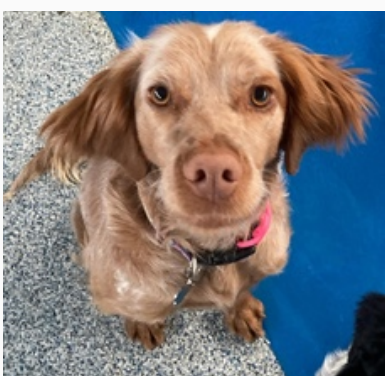

NEW BEGINNINGS RESCUE RANCH

Welcome to the Ranch!

In January, our very first Ranch residents made the long journey from Newark, NJ all the way to Delton, MI — and we couldn't have been more excited to welcome them! Rivian, Kia, and Skoda were our founding tenants. Skoda has since found her forever home, and while Rivian and Kia are still waiting for theirs, they're in wonderful hands. Royce and Lilo joined the family about four weeks later.

The Ranch has been a game-changer for our rescue, giving us a place to welcome dogs we're bringing to the USA before foster homes are lined up. Our three incredible staff members provide daily training, enrichment, plenty of outdoor playtime, and no shortage of snuggles. We've also had families come to the Ranch to meet and pick up their new dogs — for both adoption and fostering — and have completed bath attestations on-site as well. You can follow the ranch Instagram [@newbeginningsrescueranch](https://www.instagram.com/newbeginningsrescueranch)

Want to help? You can support our Ranch dogs by donating to our wishlist! [Chewy Wishlist](#)