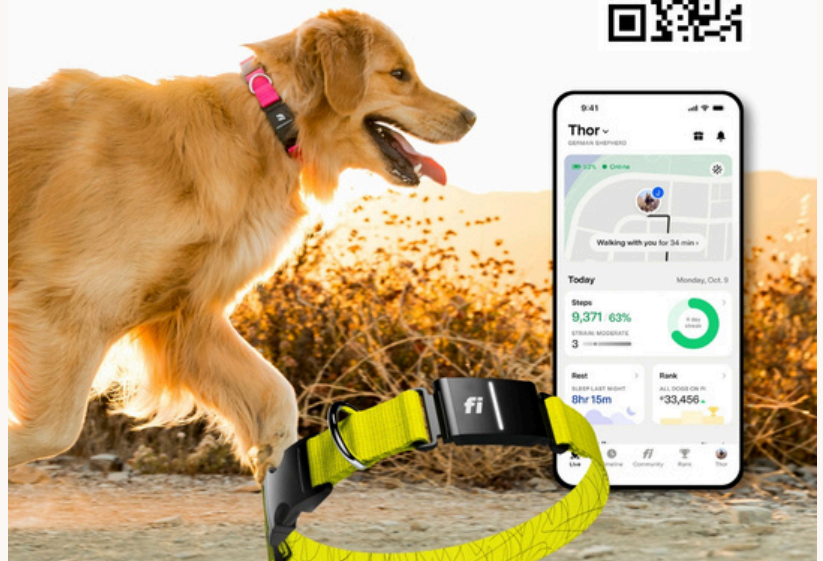

Exclusive deal for new pet parents!

As a new adopter, receive a special discount on your Embark DNA Test. Plus, we'll donate a portion of the proceeds back to your shelter.

Scan here to buy now and support your shelter

“Hey, what kind of dog is that?”

Decode their breed mix, screen for health conditions, see their predicted adult weight, find relatives, and more!

Find out with a dog DNA test!

Fi Partnership

This Fi offer is open to all of our supporters and volunteers!

It's one of the worst feelings in the world when a foster dog gets loose. They're in a brand new environment — with unfamiliar smells, sounds, and even language.

That's why we're so grateful for the Fi Gives Back program! Through this partnership, we're able to track all of our foster dogs in real time through the Fi app if they ever get lost. Both our team and the foster family have access, giving everyone extra peace of mind.

We're thrilled to be outfitting all our new foster dogs with Fi GPS collars! The collars stay with the dog until they travel to their adoptive home, helping keep them safe every step of the way.

Fosters: please make sure your Fi base is plugged in and your collar is charged!

fi
We're excited to announce our partnership with Fi!

As a Thank You for adopting from New beginnings International
Enjoy a FREE Fi Collar and a 6-month membership on us.

$20 activation fee required at checkout

Use the QR code, or click the flyer for more info

@newbeginningsintrescue | info@newbeginningsrescue.org

WWW.NEWBEGINNINGRESCUE.ORG